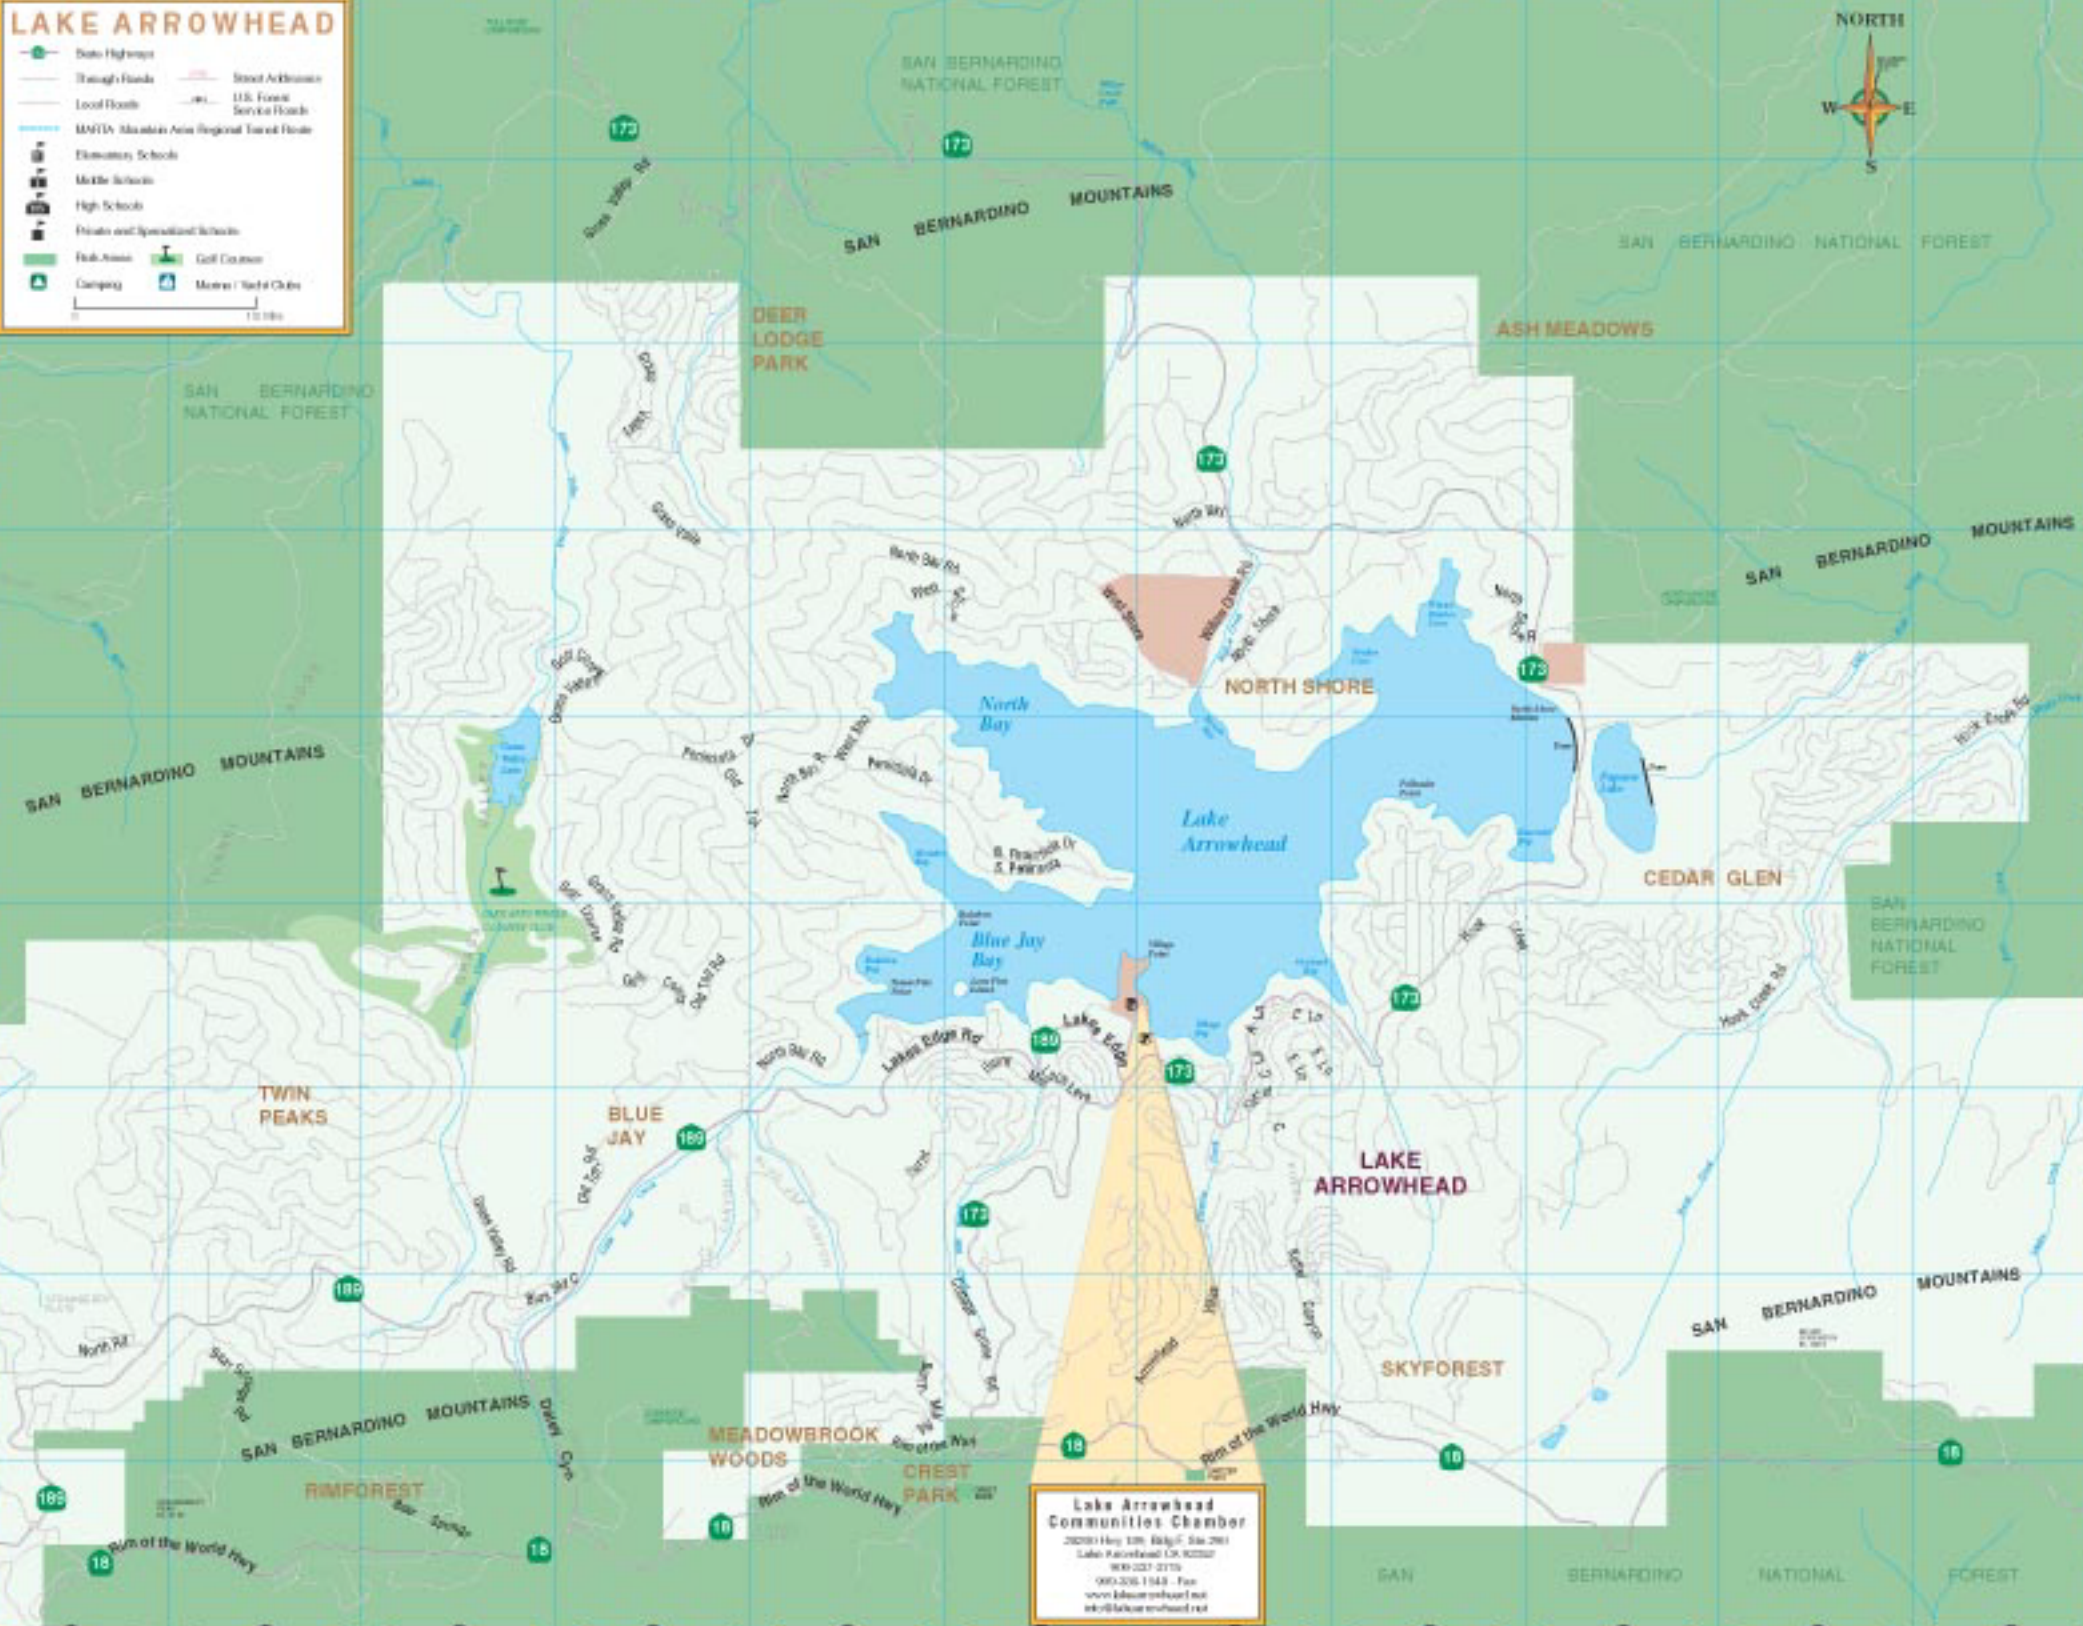

LAKE ARROWHEAD

- State Highways
- Through Roads
- Local Roads
- MNTN Mountain Area Regional Road
- Elementary Schools
- Middle Schools
- High Schools
- Private and Specialized Schools
- Public Parks
- Golf Courses
- Camping
- Motels / Tourist Clubs
- Street Addresses
- U.S. Forest Service Roads

Lake Arrowhead Communities Chamber
 20200 Hwy 189, Big Bear, CA 92307
 Lake Arrowhead, CA 92352
 951-237-2176
 951-238-1144 Fax
www.lakearrowhead.net
info@lakearrowhead.net